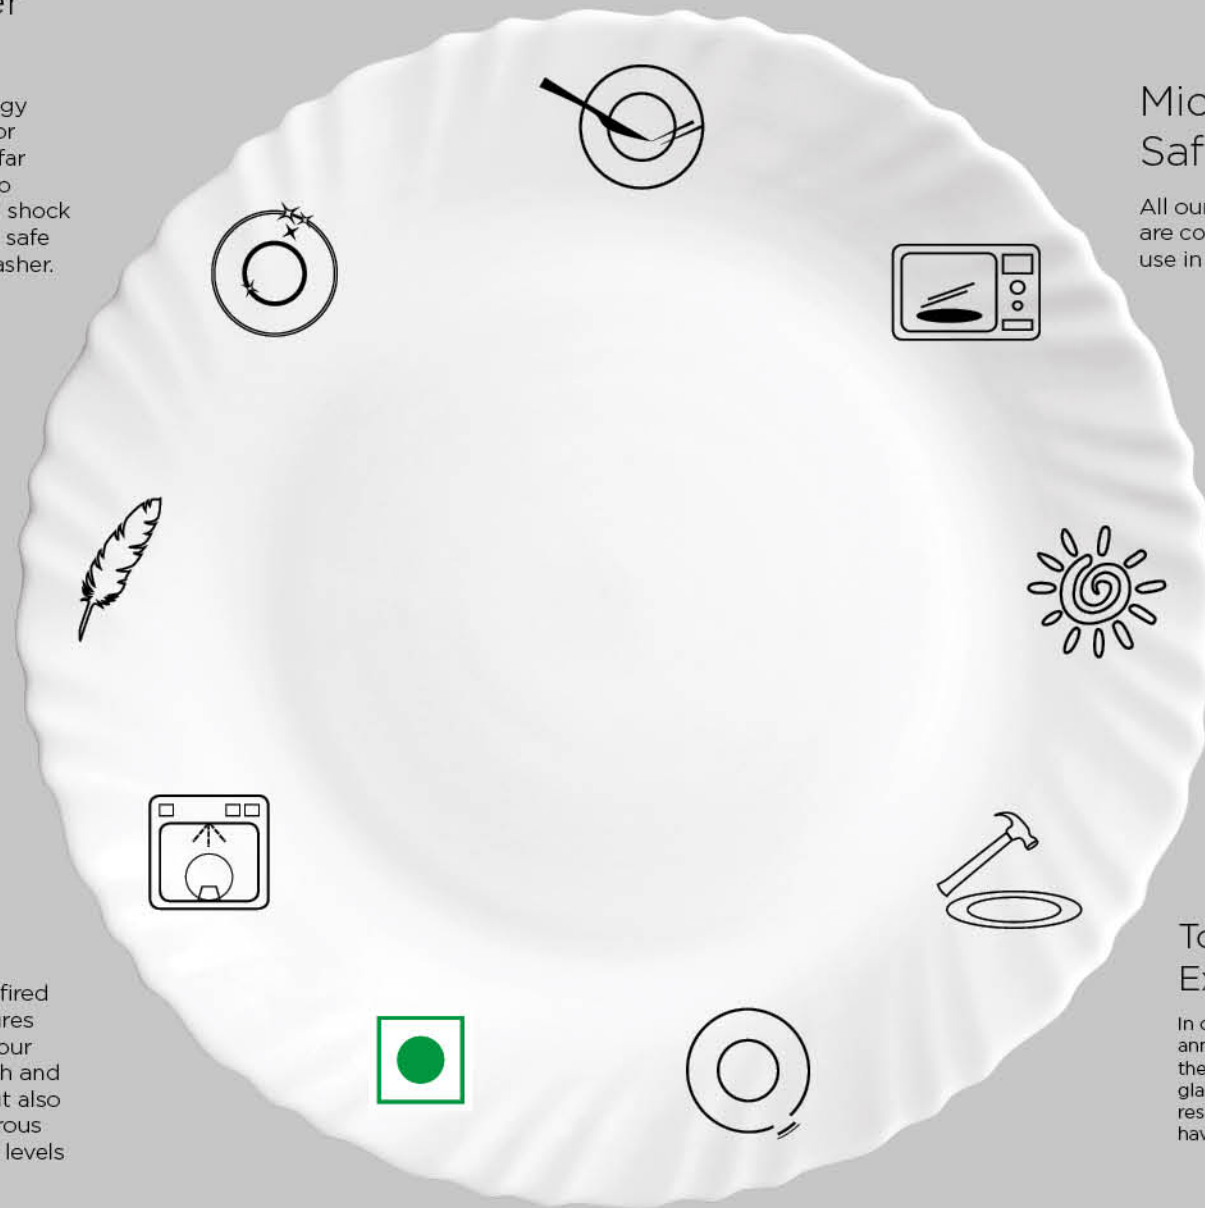

Scratch Resistance

The extraordinary glazing fired under highly controlled conditions ensures strong resistance to scratches and abrasions.

Dishwasher Safe

Advanced technology and process used for tempering ensures far greater resistance to impact and thermal shock to make Diva range safe to use in the dishwasher.

Microwave Safe

All our range of products are completely safe to use in the microwave.

Super Light

The European technology used to craft these products ensures much lighter and significantly thinner wares with almost zero surface porosity.

Super white

Enhanced whiteness is an outstanding feature with the Diva collection. We use the finest quality of chemical components to enhance the subtle glow of opal, making it whiter than ever.

100% Hygienic

The special glaze fired at high temperatures not only gives all our products a smooth and polished finish, but also ensures a non-porous surface for higher levels of hygiene.

Bone Ash Free

Our products are completely bone ash-free, meaning 100%-vegetarian.

Break Resistant

In an unlikely event of breakage, Diva tempered opal glassware shatters into harmless fragments, in contrast to the annealed glassware.

INDEX

LA OPALA

1) NOVO COLLECTION 04 - 17

DIVA

1) CLASSIQUE COLLECTION 20 - 33

2) DIVA TEA & COFFEE COLLECTION 34 - 43

3) COSMO COLLECTION 44 - 45

4) IVORY COLLECTION 46 - 51

5) PEARL COLLECTION 52 - 73

6) QUADRA COLLECTION 74 - 81

7) SOVRANA COLLECTION 82 - 89

8) VELVETT COLLECTION 90 - 109