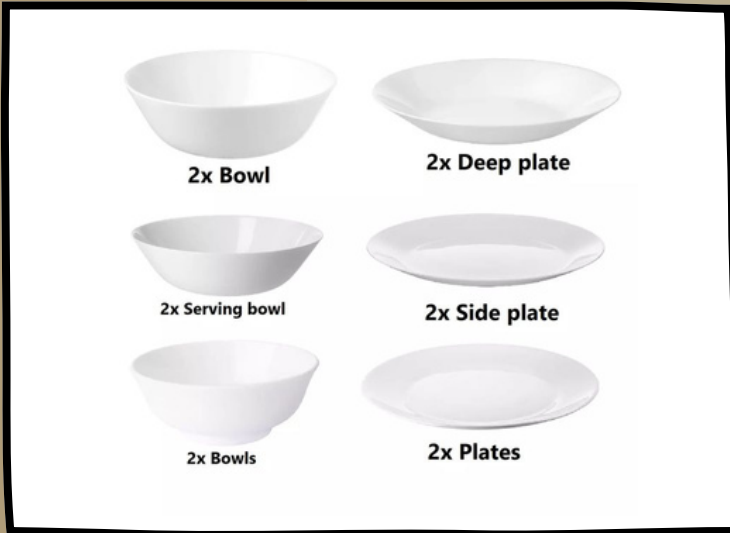

Plat ovale
Oval platter
35,5 cm

Plat à tarte
Round flat tart dish
32 cm

Plat à cake
Rectangular cake dish
39,5 cm

Plat à gâteaux
Round cake dish with handle
28 cm

Soupière
Soup tureen
200 cl

Saucière
Gravy boat
34 cl

Saladier
Salad bowl
25 cm

Verseuse 12 tasses
Coffee/tea pot
125 cl

Sucrier
Sugar bowl
25 cl

Crémier
Cream jug
20 cl

P/Tasse déjeuner
Breakfast cup & saucer
50 cl

P/Tasse thé
Tea cup & saucer
20 cl

P/Tasse café
Coffee cup & saucer
10 cl

Mug
29 cl

6. Imported Dinner Set

10.5" Plate With Blue Rim

7.5" Plate With Blue Rim

7" Bowl With Black Rim
700 ml

10.5" Plate With Black Rim

7.5" Plate With Black Rim

7" Bowl With Black Rim
700 ml