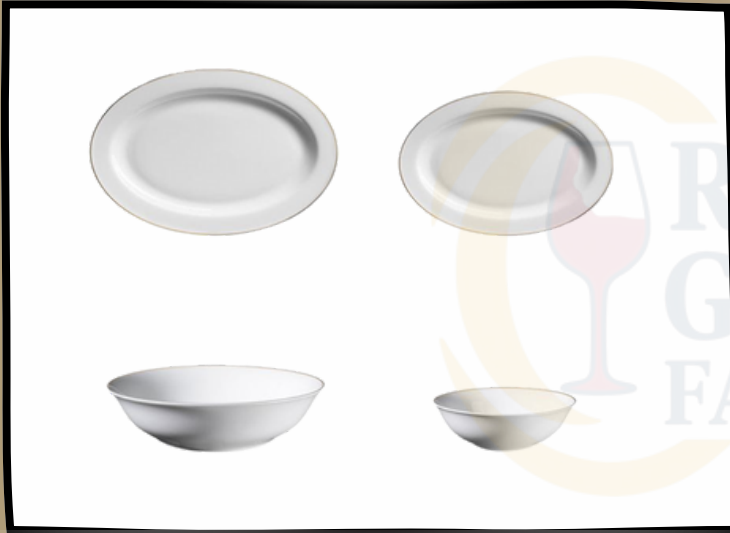

Plat ovale
Oval platter
35,5 cm

Plat à tarte
Round flat tart dish
32 cm

Plat à cake
Rectangular cake dish
39,5 cm

Plat à gâteaux
Round cake dish with handle
28 cm

Soupière
Soup tureen
200 cl

Saucière
Gravy boat
34 cl

Saladier
Salad bowl
25 cm

Verseuse 12 tasses
Coffee/tea pot
125 cl

Sucrier
Sugar bowl
25 cl

Crémier
Cream jug
20 cl

P/Tasse déjeuner
Breakfast cup & saucer
50 cl

P/Tasse thé
Tea cup & saucer
20 cl

P/Tasse café
Coffee cup & saucer
10 cl

Mug
29 cl

6. Imported Dinner Set

10.5" Plate With Blue Rim

7.5" Plate With Blue Rim

7" Bowl With Black Rim
700 ml

10.5" Plate With Black Rim

7.5" Plate With Black Rim

7" Bowl With Black Rim
700 ml