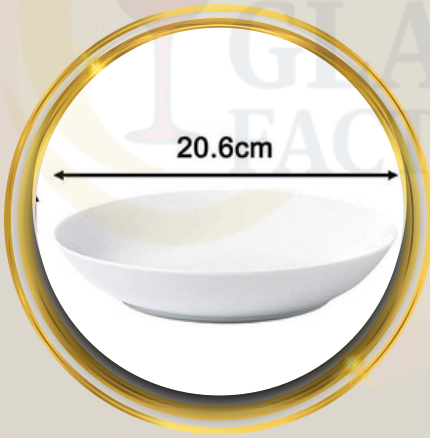

Product Name	Size (Diameter)	Common Use
Dinner / Full Plate	27 cm	Main course serving
Medium Plate	23 cm	Rice, curries
Quarter Plate	18 cm	Snacks, bread
Side Plate	15 cm	Butter, sides
Bread & Butter Plate	14 cm	Bread, rolls
Dessert Plate	19 cm	Desserts, sweets

3. Cup & Mug Category (Bone China)

PREMIUM CUP COLLECTION

Product Name	Capacity	Common Use
Tea Cup	150 ml	Tea Serving
Coffee Cup	180 ml	Coffee
Soup Cup	220 ml	Soup
Mug	300 ml	Milk / Coffee

4. Saucer Category (Bone China)

PREMIUM SAUCER COLLECTION

Product Name	Size	Compatible With
Tea Saucer	14 cm	Tea cup
Coffee Saucer	15 cm	Coffee cup
Soup Saucer	16 cm	Soup cup

5. Serving Ware Category (Bone China)

PREMIUM SAUCER COLLECTION

Product Name	Size	Compatible With
Tea Saucer	14 cm	Tea cup
Coffee Saucer	15 cm	Coffee cup
Soup Saucer	16 cm	Soup cup

FORME SPÉCIALE DÉCOR SYRACUSE

Assiette présentation
Buffet plate
30,5 cm

Assiette plate
Dinner plate
27,5 cm