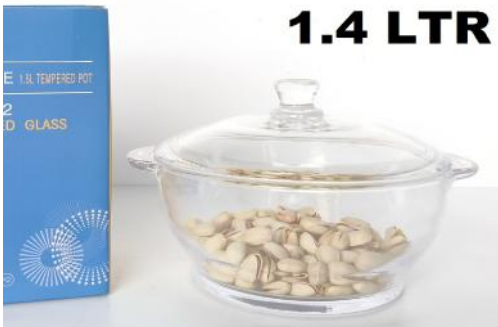

1.4 LTR

Rs 232 for 1 pcs IN STOCK
BJ118-2 POUGINE 1.5 LTR CASSEROLE WITH LID COL BX 12 PC CTN

BJ118-2