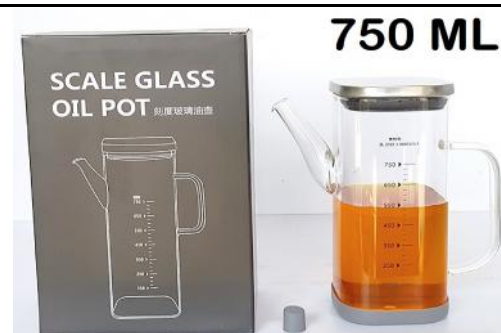

750 ML

Rs 198 for 1 pcs IN STOCK

GP-1712 OIL CAN 800 ML WHITE BOX 30 PC CTN

GP-1712